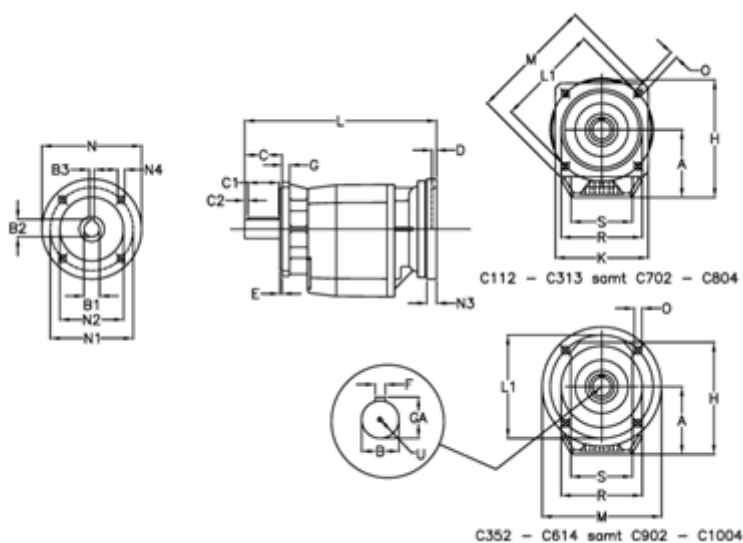

Data Sheet

Article number: 40600813672450
Description: Helical gearbox
C803F-136,7-P132B5

Measures

A = 247.0	D = 5.0	L1 = 350	R = 320
B = 80	E = 5	M = 400	S = 300
B1 = 38	F = 22	N = 300	U = M20x42
B2 = 41.3	G = 20	N1 = 265	
B3 = 10	GA = 85.0	N2 = 230	
C = 140	H = 422.0	N3 = 16	
C1 = 110	K = 350	N4 = 14	
C2 = 15	L = 579.5	O = 18.0	